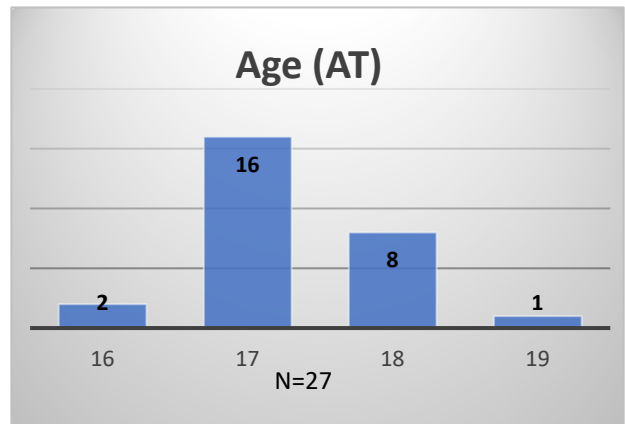

**Daily Data Dashboard – December 21, 2023**  
**Demographics for JTDC Population**  
**Thursday Morning Midnight Count**

Total # of probation Involved youth<sup>1</sup>: 1,325

<sup>1</sup> Probation Active: Any youth who is pending sentencing with an active social history, has been formally placed on probation or supervision with Cook County Juvenile Probation on the date of the report.

\*Age, Gender and Race for Criminal Court population (N=1) is not represented in this report.

Data sources: cFive Supervisor – Probation Population and RMIS – JTDC Population

**Daily Data Dashboard – December 21, 2023**  
**Demographics for JTDC Population**  
**Thursday Morning Midnight Count**