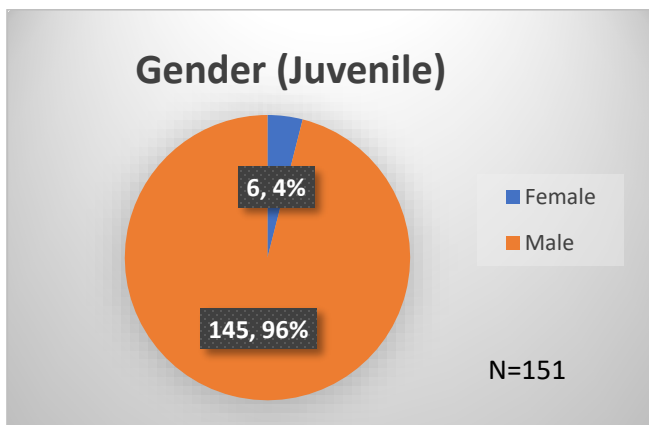

**Daily Data Dashboard – December 21, 2023**  
**Demographics for JTDC Population**  
**Thursday Morning Midnight Count**

Total # of probation Involved youth<sup>1</sup>: 1,325

<sup>1</sup> Probation Active: Any youth who is pending sentencing with an active social history, has been formally placed on probation or supervision with Cook County Juvenile Probation on the date of the report.

\*Age, Gender and Race for Criminal Court population (N=1) is not represented in this report.

Data sources: cFive Supervisor – Probation Population and RMIS – JTDC Population

**Daily Data Dashboard – December 21, 2023**  
**Demographics for JTDC Population**  
**Thursday Morning Midnight Count**