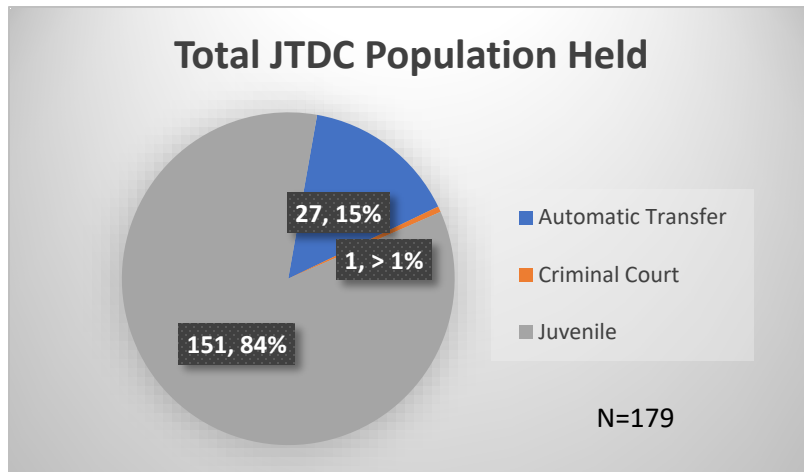

**Daily Data Dashboard – December 21, 2023**  
**Demographics for JTDC Population**  
**Thursday Morning Midnight Count**

Total # of probation Involved youth<sup>1</sup>: 1,325

<sup>1</sup> Probation Active: Any youth who is pending sentencing with an active social history, has been formally placed on probation or supervision with Cook County Juvenile Probation on the date of the report.

\*Age, Gender and Race for Criminal Court population (N=1) is not represented in this report.

Data sources: cFive Supervisor – Probation Population and RMIS – JTDC Population

**Daily Data Dashboard – December 21, 2023**  
**Demographics for JTDC Population**  
**Thursday Morning Midnight Count**