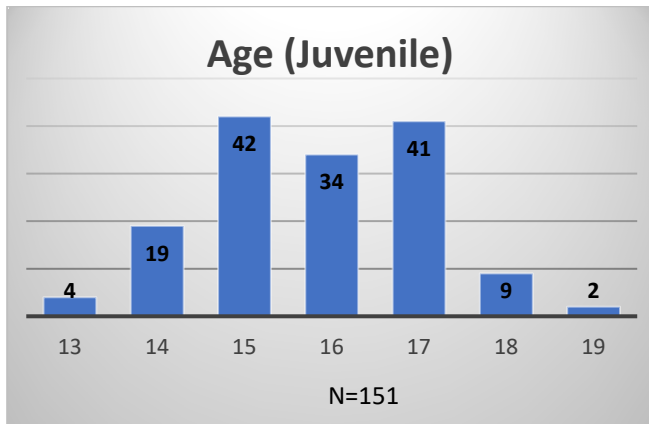

**Daily Data Dashboard – December 21, 2023**  
**Demographics for JTDC Population**  
**Thursday Morning Midnight Count**

Total # of probation Involved youth<sup>1</sup>: 1,325

<sup>1</sup> Probation Active: Any youth who is pending sentencing with an active social history, has been formally placed on probation or supervision with Cook County Juvenile Probation on the date of the report.

\*Age, Gender and Race for Criminal Court population (N=1) is not represented in this report.

Data sources: cFive Supervisor – Probation Population and RMIS – JTDC Population

**Daily Data Dashboard – December 21, 2023**  
**Demographics for JTDC Population**  
**Thursday Morning Midnight Count**