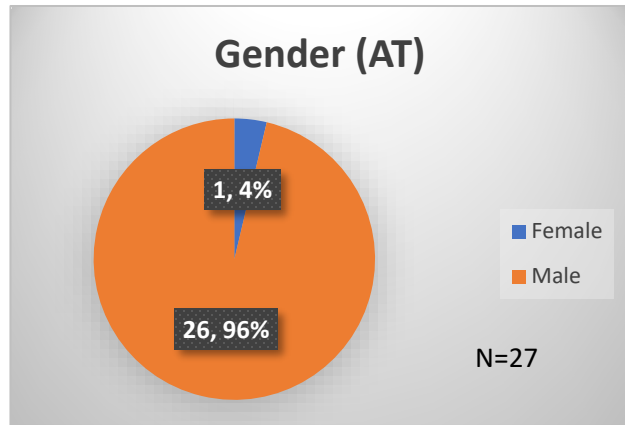

**Daily Data Dashboard – December 21, 2023**  
**Demographics for JTDC Population**  
**Thursday Morning Midnight Count**

Total # of probation Involved youth<sup>1</sup>: 1,325

<sup>1</sup> Probation Active: Any youth who is pending sentencing with an active social history, has been formally placed on probation or supervision with Cook County Juvenile Probation on the date of the report.

\*Age, Gender and Race for Criminal Court population (N=1) is not represented in this report.

Data sources: cFive Supervisor – Probation Population and RMIS – JTDC Population

**Daily Data Dashboard – December 21, 2023**  
**Demographics for JTDC Population**  
**Thursday Morning Midnight Count**